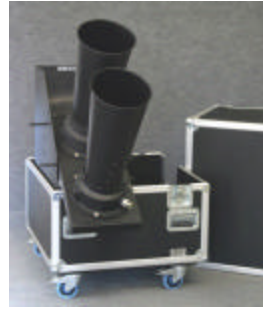

These unit can spread confetti 40-65 feet from a light dusting to a pound a second. Included in the price is 15 seconds of moderate confetti. **Pyro Mine confetti devices - Price on asking**

We offer a variety of confetti systems. We can trash a city block in 60 seconds! These units are **CO2 powered** and can propel up to 50 pounds of confetti! These systems normally throw confetti, but they can also throw puffballs, feathers, nerf balls, promotional items, etc

Exploding Confetti Balloons

Exploding Confetti Balloons 3000.00 with a balloon company

A spectacular and exciting effect, any number of giant balloons filled with large numbers of small balloons or confetti or a combination of both can be exploded by remote control showering their contents over the dance floor, stage etc.

This combination of 24 exploding balloons that will really liven up your dance floor! The balloons are filled with dozens of smaller, 5" balloons and confetti. The balloons are filled with Mylar confetti. We can rig them to explode at once or set them up to fire at various intervals throughout the evening!

Balloon Popping

- **$ 2500.00 up Balloon Popping on Demand**

The ability to explode balloons on cue and instantly uses Shock Tube technology; exploding a balloon wall to reveal something behind it, and exploding confetti-filled balloons to showers the room with confetti. The Nomatch Shocktube system used to explode an unlimited number of balloons simultaneously, and the Balloon Squib System a.k.a. match detonator system) designed for exploding just one, or just a few balloons. We also we firer 200 match at a time to exploded the balloons

Glass popping

- **$ 1500.00 Glass popping or Breaking Two Breaks one day**

Explosive charge that will pop and break a glass panel of tempted glass. The glass popper is an Explosive device. Glass breakers are used to break tempered glass when it is used as breakaway. They are squib operated and use a Hilti nail to pop the glass. The glass will fall down.

Bubbles

- **$650.00 up Bubbles service**

Our system will send bubbles up 40' with having the lowest residue and the least amount of splatter of any bubble machine system anywhere alone with the biggest bubble output. With the fewest amount of premature bursting bubbles with our fluid. They don't even break in the rain! Completely biodegradable. We offer bubblesence scented bubble fluid. Made of completely biodegradable, non-irritating natural ingredients, Bubblesence is perfect for weddings, nightclubs, birthday parties, fashion shows, events and celebrations. A true winner in every sense!

We can make 20-inch bubbles

Bubble machine 650.00

Two Machines 850.00

20 inch Mega machine 1070.00, requires hanging

Smoke Rings