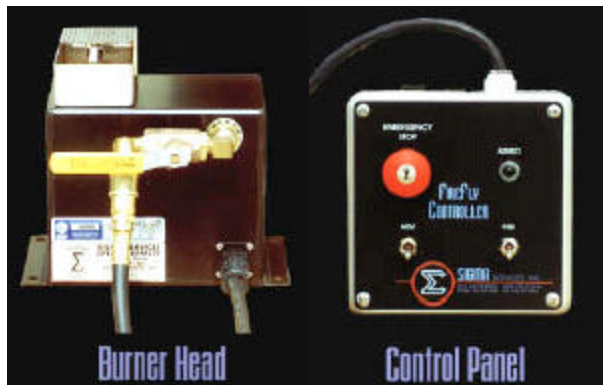

Large flames Fees $ 2800.00

1- One Burner Head with labor, Fire Permit, propane, hoses, controller set up and teardown

The bigger units shoot up to 20 – 30 feet of Propane Flames that can be shot at strategic intervals but less times, around (limited) 10 times with a 10 pound tank and 25 times+ with a 40 pound bottle. These use 3 x the amount of propane per head. This flame is larger and adds a bit of excitement to the existing smaller 10 ft flames.

Second Unit

Two units (additional heads) with controller add an addition $ 1450.00

Also flames bars 2ft – 10ft and 20 foot lengths or any custom shape. POA