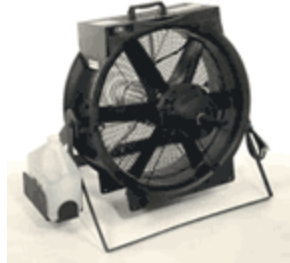

Large foot print/ pick point top yoke
From Ground; Snow throw: 50 feet plus Width: Over 20 feet
Hanging throw; 50 feet plus @ a hanging point of 10' Width: 20 feet + Rates per machine and
labor 1225.00 Two machines 1700.00
Grouping extra machines 475.00
Grouping machines my need extra Tech

Professional Silent Snow Machine Whisper quiet

Daily Rental 375.00
Rates per machine and labor $ 1125.00
Daily 375.00 for extra machines
DMX Flake control / Choice of movie productions
large footprint 44" long/ pick point top yoke/great throw
Throw 25" – 35" @ starting height of 15' Width 8' -15'
Rates per machine and labor $ 1125.00
Daily 375.00 for extra machines
Grouping machines my need extra Tech